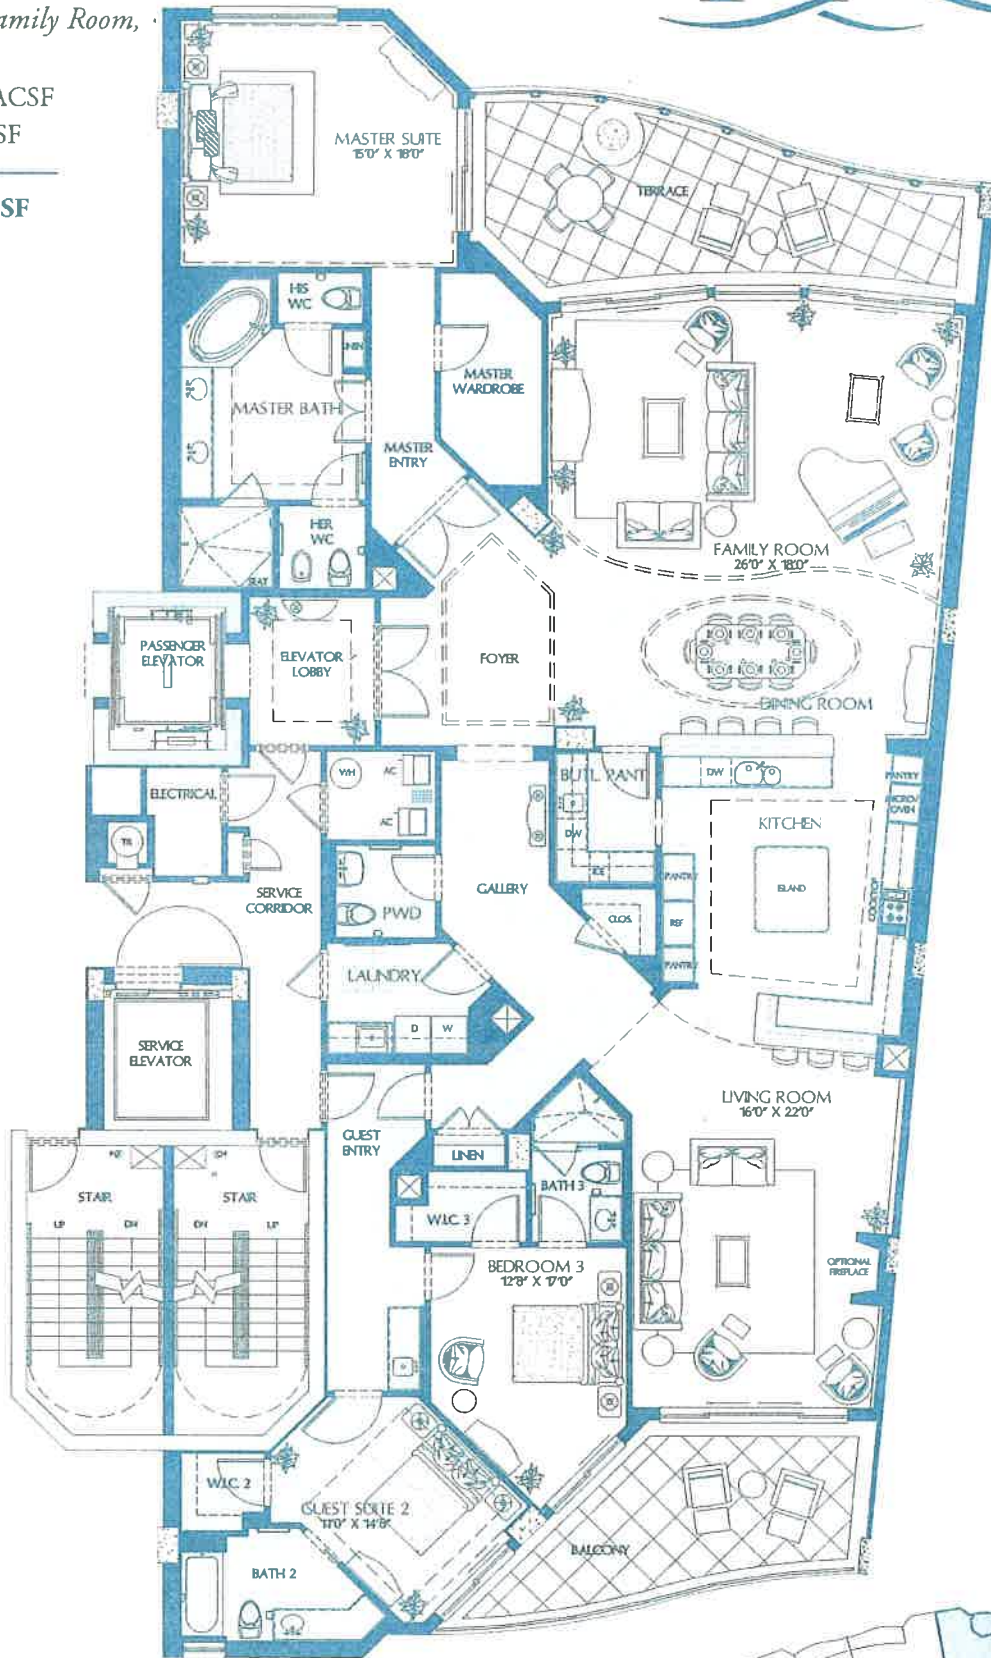

ESTATE RESIDENCE 08 ♦ LEVELS 3 – 8
GRANDE ESTATE RESIDENCE 08 ♦ LEVEL 9

AQUA

3-Bedroom, 3.5-Bath, Family Room,
 Living Room

Enclosed Area 3,581 ACSF

Balcony 592 SF

TOTAL RESIDENCE 4,173 SF

Information deemed reliable, but not guaranteed. All dimensions are approximate. For general layout and graphic description purposes, only. For exact unit boundaries, please refer to the recorded Declaration of Condominium and its exhibits.

NORTH BUILDING