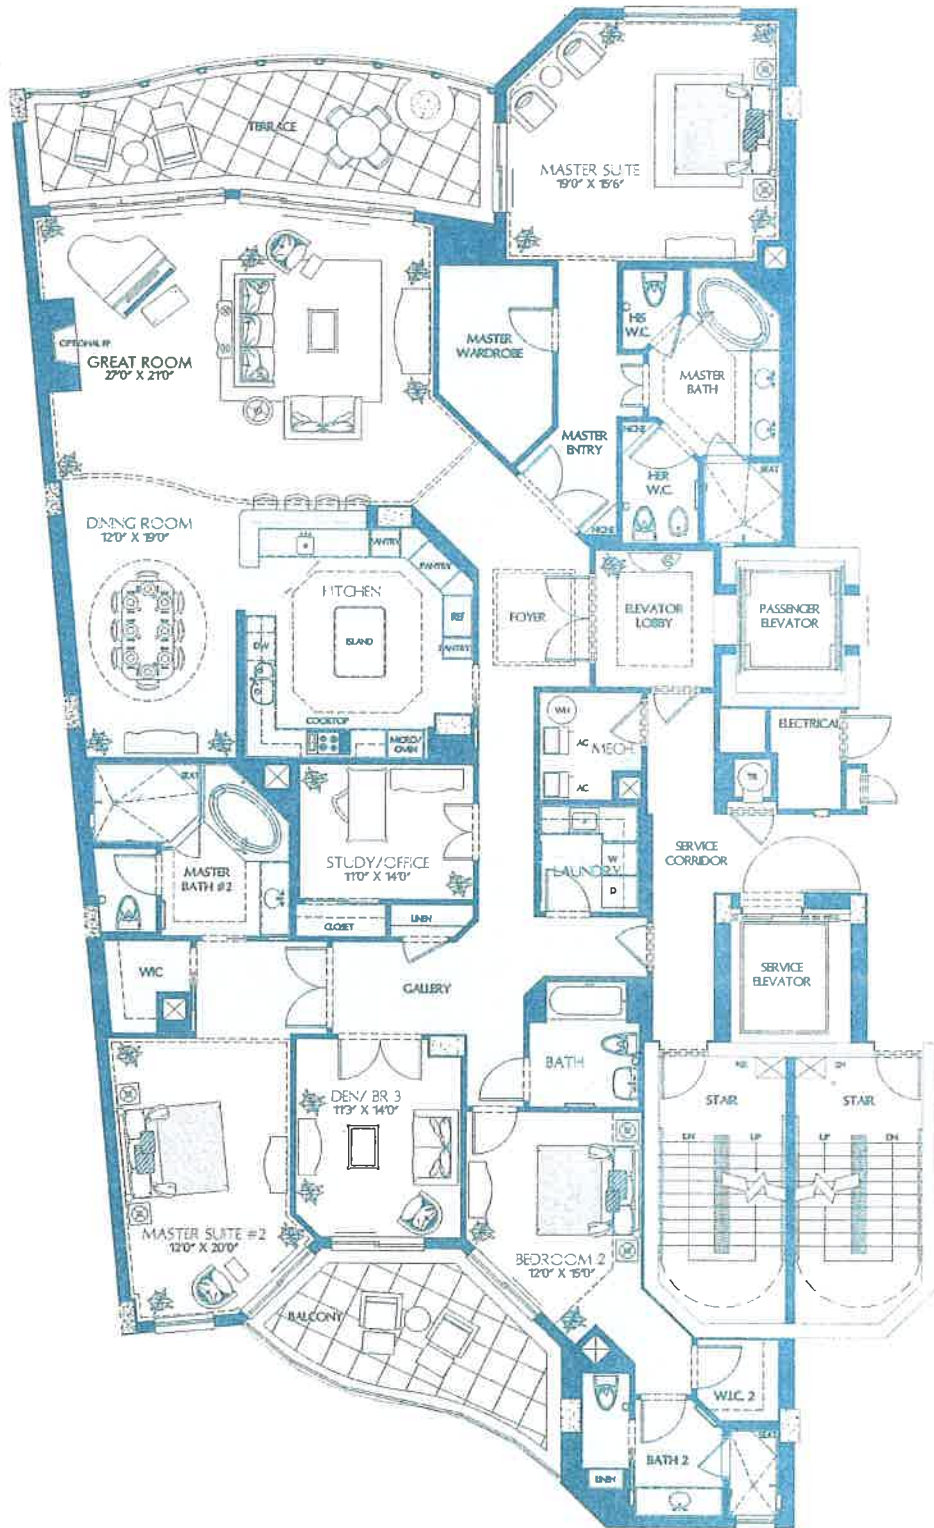

ESTATE RESIDENCE 07 ♦ LEVELS 3 – 8
 GRANDE ESTATE RESIDENCE 07 ♦ LEVEL 9

4-Bedroom, 4-Bath, Study, Great Room

Enclosed Area 3,590 ACSF

Balcony 505 SF

TOTAL RESIDENCE 4,095 SF

Information deemed reliable, but not guaranteed. All dimensions are approximate. For general layout and graphic description purposes, only. For exact unit boundaries, please refer to the recorded Declaration of Condominium and its exhibits.