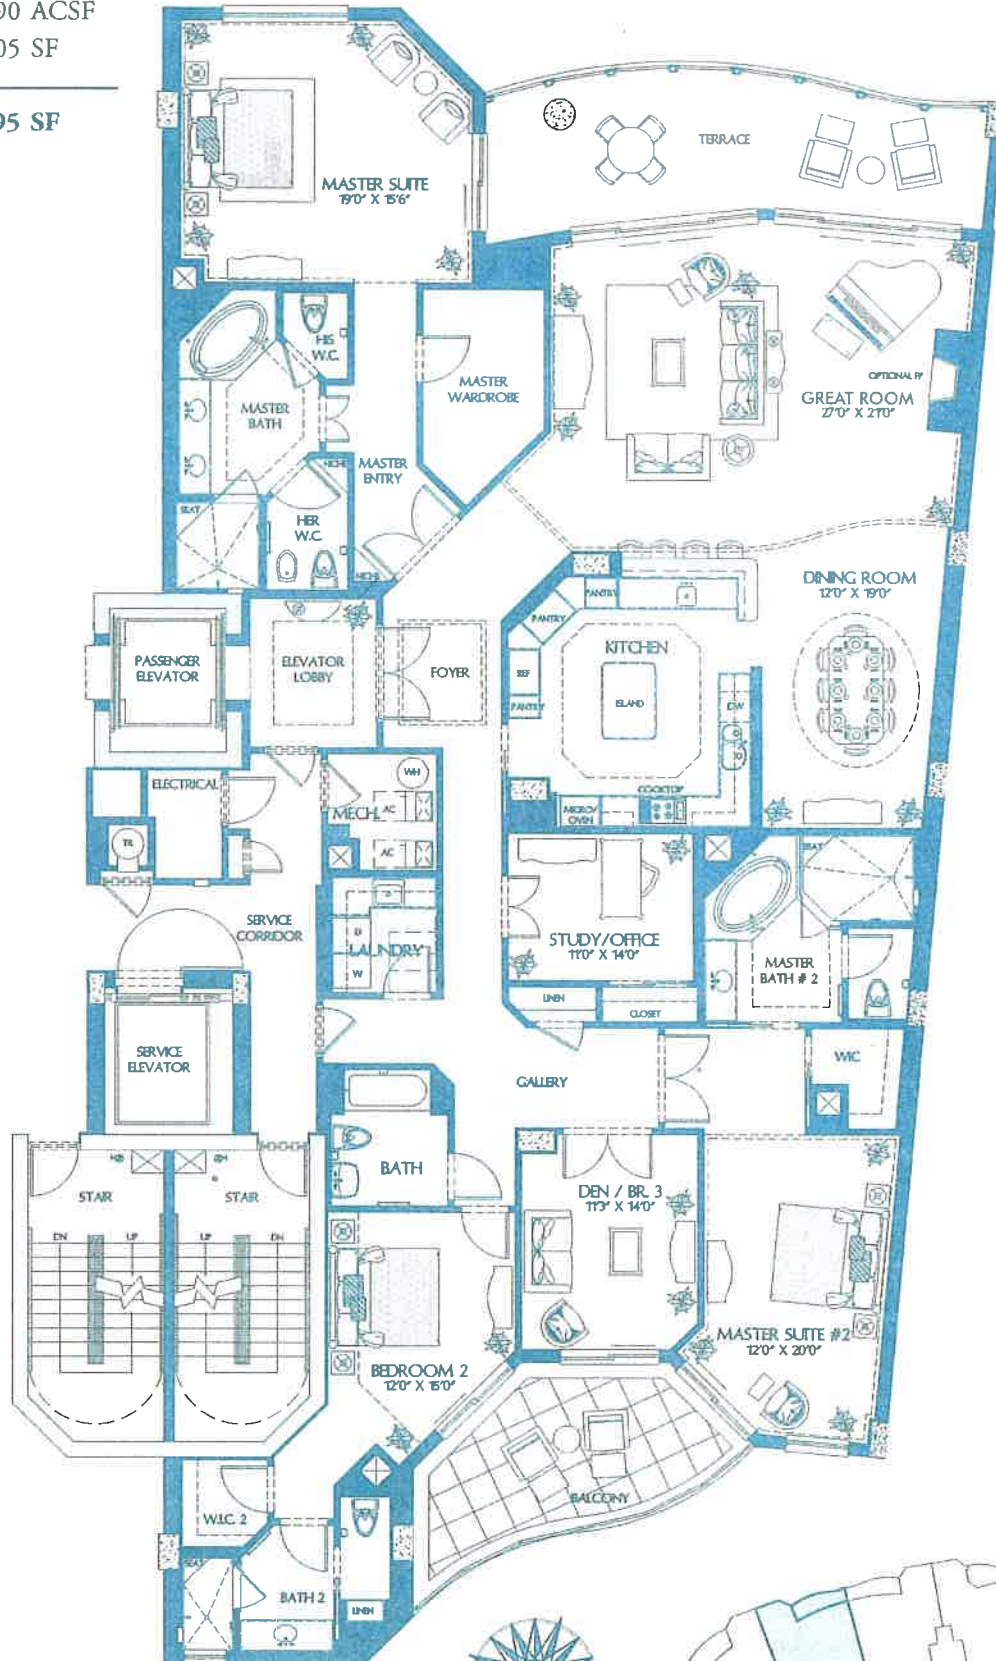

ESTATE RESIDENCE 06 ♦ LEVELS 3 – 8  
 GRANDE ESTATE RESIDENCE 06 ♦ LEVEL 9

# AQUA

4-Bedroom, 4-Bath, Study, Great Room

Enclosed Area 3,590 ACSF

Balcony 505 SF

TOTAL RESIDENCE 4,095 SF

Information deemed reliable, but not guaranteed. All dimensions are approximate. For general layout and graphic description purposes, only. For exact unit boundaries, please refer to the recorded Declaration of Condominium and its exhibits.

NORTH BUILDING